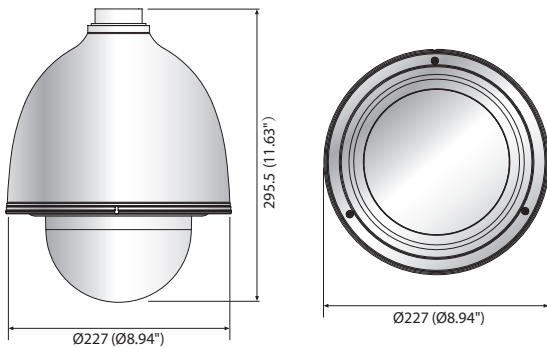

Dimensions

Unit : mm (inch)

Accessories (Optional)

XNP-6320HS